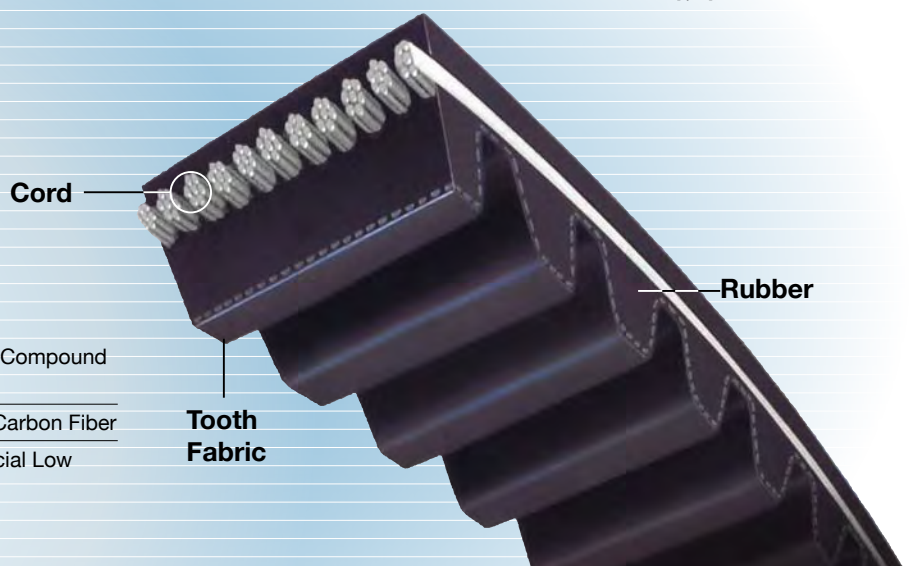

Stress Strain Curve

The stress strain curve shows higher tensile strength than the competitor's Polyurethane Carbon Cord belt.

Tension Decay

The Giga Torque GX shows less tension decay than the competitor's Polyurethane Carbon Cord belt.

HNBR Rubber

» Have greater oil and heat resistance (maximum of 120°C)

Drop in Replacement

» Designed to run in competitor's belt sprockets

Power Rating

GigaTorque GX Power Rating is 10% higher than the competitor's Polyurethane Carbon Cord belt

Construction Material

Rubber	High Hardness Compound Rubber (HNBR)
Cord	High Modulus Carbon Fiber
Tooth Fabric	Nylon and Special Low Friction Fiber

Tooth Fabric

Line up

G8M (8mm pitch)

Product Code

360

G8M