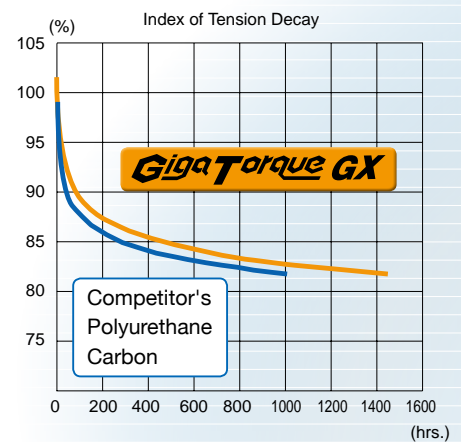

Quieter

Light
& Compact

Superior Durability

- » High-tensile strength Carbon Cord
- » Abrasion resistant, low friction tooth fabric
- » High elastic, high hardness HNBR rubber
- » Increased durability

Reduced Noise

Stress Strain Curve

The stress strain curve shows higher tensile strength than the competitor's Polyurethane Carbon Cord belt.

Tension Decay

The Giga Torque GX shows less tension decay than the competitor's Polyurethane Carbon Cord belt.

HNBR Rubber

» Have greater oil and heat resistance (maximum of 120°C)

Drop in Replacement

» Designed to run in competitor's belt sprockets

Power Rating

GigaTorque GX Power Rating is 10% higher than the competitor's Polyurethane Carbon Cord belt