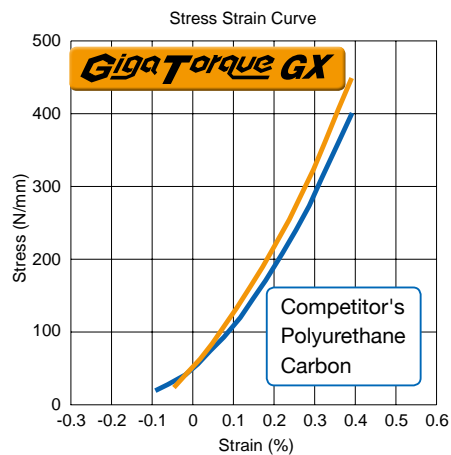

Quieter

Light
& Compact

Superior Durability

- » High-tensile strength Carbon Cord
- » Abrasion resistant, low friction tooth fabric
- » High elastic, high hardness HNBR rubber
- » Increased durability

Reduced Noise

Stress Strain Curve

The stress strain curve shows higher tensile strength than the competitor's Polyurethane Carbon Cord belt.

Tension Decay

The Giga Torque GX shows less tension decay than the competitor's Polyurethane Carbon Cord belt.

HNBR Rubber

» Have greater oil and heat resistance (maximum of 120°C)

Drop in Replacement

» Designed to run in competitor's belt sprockets

Power Rating

GigaTorque GX Power Rating is 10% higher than the competitor's Polyurethane Carbon Cord belt